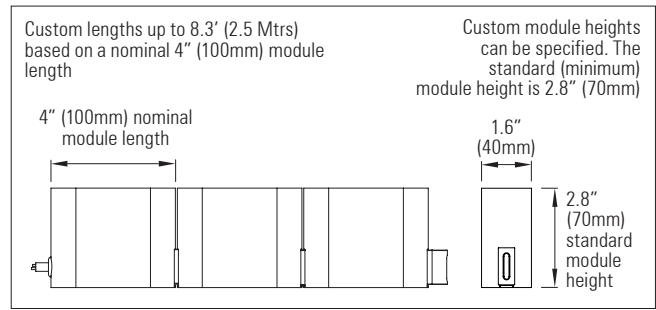

Centura 40 IP20 Class 2

Flexible modular LED pendant lighting system

Up light - 1 x RGB, RGBW, RGBA array, white-light or tuneable-white COB per every other module

Modular flexible LED pendant lighting system IP20 - Up light

Product description:

Centura has an articulated linkage-joint system between modules allowing for flexibility along the major axis. This innovative modular design offers the flexibility to follow curved surfaces, encircle columns and domes, and to make irregular shaped pendants, all whilst offering excellent lighting control and uniformity. This versatility offers the ability for use in a wide range of application areas.

Up light - 1 x white-light COB or 1 x array of Cree RGB, RBW or RGBA LEDs every other module.

Up to 5 Watts per every other 100mm module

30 Volt - 48 Volt DC supply depending on application

Integral LV constant current drivers

Dimming options available: 1 - 10V, DMX and DALI

Various LED colour temperature and CRI options available

Satin black, satin white or any RAL anodized or powder coat finish

Anti-glare louvres are available

Custom lengths based on a 4" (100mm) module up to 8.3" (2.5 Mtrs)

Rod or cable suspension options. Custom solutions are also available

* Colour mixing lens not available with Centura 40 IP20. See Centura 60 IP20 data sheets for versions with colour-blending Gaggione lens.