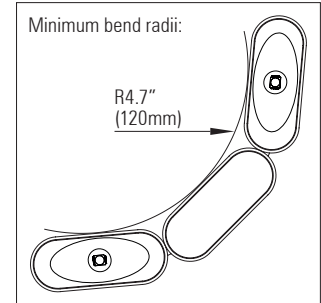

Centura 40 IP20 Class 2

Flexible modular LED pendant lighting system

Up light - 1 x RGB, RGBW, RGBA array, white-light or tuneable-white COB per every other module

Modular flexible LED pendant lighting system IP20 - Up light

Product description:

Centura has an articulated linkage-joint system between modules allowing for flexibility along the major axis. This innovative modular design offers the flexibility to follow curved surfaces, encircle columns and domes, and to make irregular shaped pendants, all whilst offering excellent lighting control and uniformity. This versatility offers the ability for use in a wide range of application areas.

Up light - 1 x white-light COB or 1 x array of Cree RGB, RBW or RGBA LEDs every other module.

Up to 5 Watts per every other 100mm module

30 Volt - 48 Volt DC supply depending on application

Integral LV constant current drivers

Dimming options available: 1 - 10V, DMX and DALI

Various LED colour temperature and CRI options available

Satin black, satin white or any RAL anodized or powder coat finish

Anti-glare louvres are available

Custom lengths based on a 4" (100mm) module up to 8.3" (2.5 Mtrs)

Rod or cable suspension options. Custom solutions are also available

* Colour mixing lens not available with Centura 40 IP20. See Centura 60 IP20 data sheets for versions with colour-blending Gaggione lens.