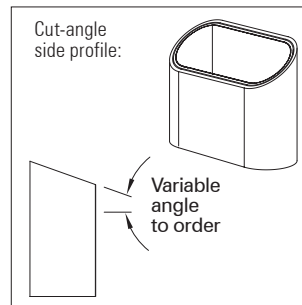

Custom lengths based on a 4" (100mm) module up to 8.3" (2.5 Mtrs)

Rod or cable suspension options. Custom solutions are also available

\* Colour mixing lens not available with Centura 40 IP20. See Centura 60 IP20 data sheets for versions with colour-blending Gaggione lens.