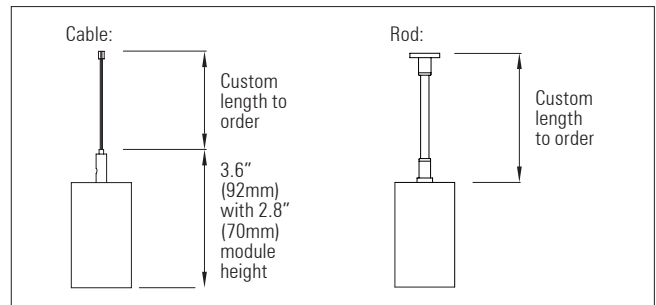

Custom lengths based on a 4" (100mm) module up to 8.3" (2.5 Mtrs)

Rod or cable suspension options. Custom solutions are also available

\* Colour mixing lens not available with Centura 40 IP20. See Centura 60 IP20 data sheets for versions with colour-blending Gaggione lens.