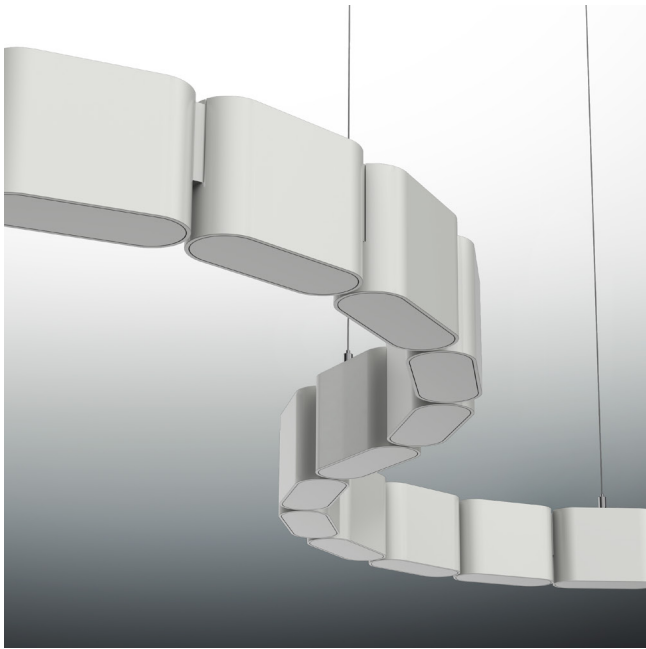

# Centura 40 IP20 Class 2

Flexible modular LED pendant lighting system

Up light - 1 x RGB, RGBW, RGBA array, white-light or tuneable-white COB per every other module

Modular flexible LED pendant lighting system IP20 - Up light

**Product description:**

Centura has an articulated linkage-joint system between modules allowing for flexibility along the major axis. This innovative modular design offers the flexibility to follow curved surfaces, encircle columns and domes, and to make irregular shaped pendants, all whilst offering excellent lighting control and uniformity. This versatility offers the ability for use in a wide range of application areas.

Custom lengths based on a 4" (100mm) module up to 8.3" (2.5 Mtrs)

Rod or cable suspension options. Custom solutions are also available

\* Colour mixing lens not available with Centura 40 IP20. See Centura 60 IP20 data sheets for versions with colour-blending Gaggione lens.