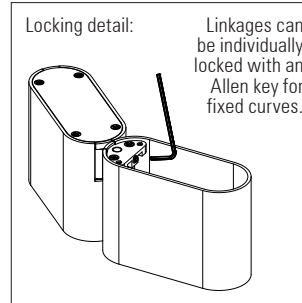

Centura 40 IP20 Class 2

Flexible modular LED pendant lighting system

Up light - 1 x RGB, RGBW, RGBA array, white-light or tuneable-white COB per every other module

Modular flexible LED pendant lighting system IP20 - Up light

Product description:

Centura has an articulated linkage-joint system between modules allowing for flexibility along the major axis. This innovative modular design offers the flexibility to follow curved surfaces, encircle columns and domes, and to make irregular shaped pendants, all whilst offering excellent lighting control and uniformity. This versatility offers the ability for use in a wide range of application areas.

Up light - 1 x white-light COB or 1 x array of Cree RGB, RBW or RGBA LEDs every other module.

Up to 5 Watts per every other 100mm module

30 Volt - 48 Volt DC supply depending on application

Integral LV constant current drivers

Dimming options available: 1 - 10V, DMX and DALI

Various LED colour temperature and CRI options available

Satin black, satin white or any RAL anodized or powder coat finish

Anti-glare louvres are available

Custom lengths based on a 4" (100mm) module up to 8.3" (2.5 Mtrs)

Rod or cable suspension options. Custom solutions are also available

* Colour mixing lens not available with Centura 40 IP20. See Centura 60 IP20 data sheets for versions with colour-blending Gaggione lens.